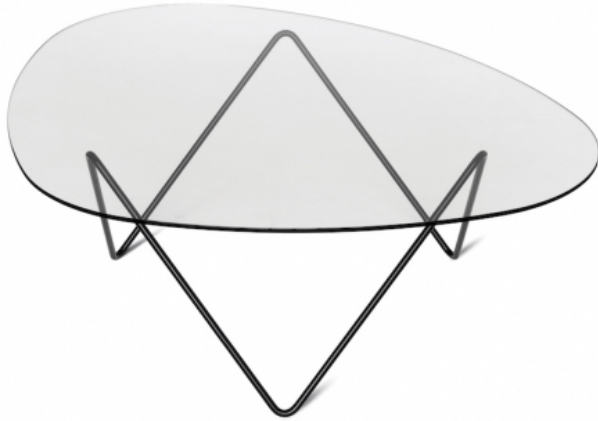

### PEDRERA TABLE

Pedrera Table - Barba Corsini & Joaquim Ruiz Millet, 1955

Many architects and furniture designers of the Bauhaus era were intent on providing well-designed homes and impeccably manufactured furnishings for the "common man." In 1955, Barba Corsini, a leading functionalist architect, realized his contemporary vision through his renovation of the loft space and the furnishings he custom designed for "La Pedrera."

8mm thick tempered glass table top with organic shape and bevelled edges

Black powdercoated 12mm steel rod base

33.9"w 41.7"d 15.0"h

---

INTERESTED IN THIS PRODUCT ?

VISIT OUR SHOWROOM

146 Dupont Street  
Toronto, Ontario  
M5R 1V2