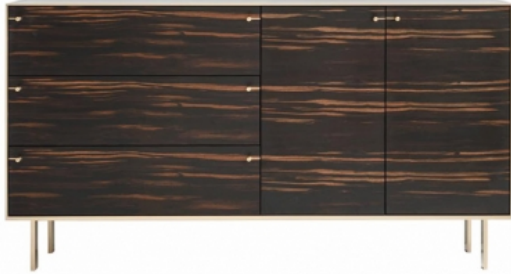

S O U T H H I L L H O M E

INGEMAR CABINET - STANDARD

The Ingemar features a metal frame perfectly co-planar to the wood cabinetry it encompasses. The unit is finished on all sides. Shown in custom African Ebony veneer and Nickel straps/hardware (last two images shown with Silicon Bronze straps/hardware). Available in other configurations and wood veneers.

Dimensions: W 60" x D 18" x H 32"

Finishes: Standard - Nickel | Standard - Silicon Bronze

INTERESTED IN THIS PRODUCT ?

VISIT OUR SHOWROOM

CONTACT US

146 Dupont Street
Toronto, Ontario
M5R 1V2

TEL: (416) 924-7224
FAX: (416) 924-7254