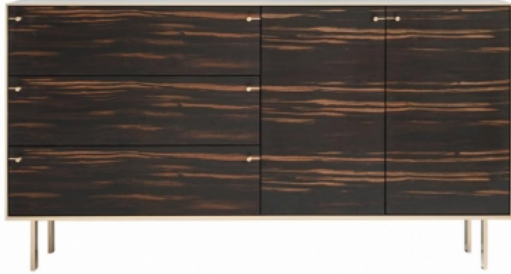

S O U T H H I L L H O M E

INGEMAR CABINET - STANDARD

The Ingemar features a metal frame perfectly co-planar to the wood cabinetry it encompasses. The unit is finished on all sides. Shown in custom African Ebony veneer and Nickel straps/hardware (last two images shown with Silicon Bronze straps/hardware). Available in other configurations and wood veneers.

Dimensions: W 60" x D 18" x H 32"

Finishes: Standard - Nickel | Standard - Silicon Bronze

INTERESTED IN THIS PRODUCT ?

VISIT OUR SHOWROOM

CONTACT US

200 DUPONT ST
TORONTO, ON
M5R 2E6

TEL: (416) 924-7224

FAX: (416) 924-7254