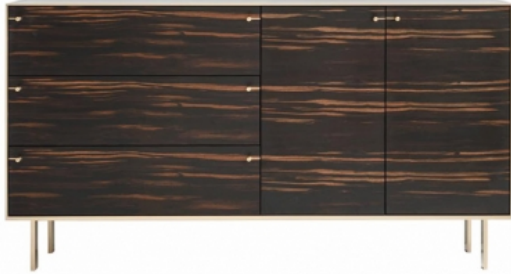

S O U T H H I L L H O M E

INGEMAR CABINET - STANDARD

The Ingemar features a metal frame perfectly co-planar to the wood cabinetry it encompasses. The unit is finished on all sides. Shown in custom African Ebony veneer and Nickel straps/hardware (last two images shown with Silicon Bronze straps/hardware). Available in other configurations and wood veneers.

Dimensions: W 60" x D 18" x H 32"

Finishes: Standard - Nickel | Standard - Silicon Bronze

INTERESTED IN THIS PRODUCT ?

VISIT OUR SHOWROOM

CONTACT US

146 Dupont Street
Toronto, Ontario
M5R 1V2

TEL: (416) 924-7224
FAX: (416) 924-7254

INFO@SOUTHILLHOME.COM