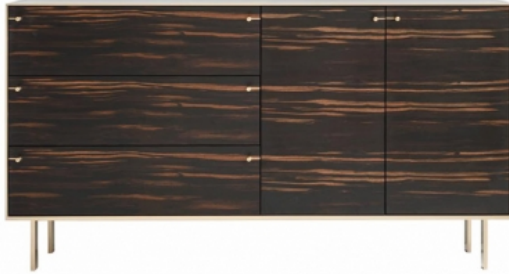

## INGEMAR CABINET - STANDARD

The Ingemar features a metal frame perfectly co-planar to the wood cabinetry it encompasses. The unit is finished on all sides. Shown in custom African Ebony veneer and Nickel straps/hardware (last two images shown with Silicon Bronze straps/hardware). Available in other configurations and wood veneers.

**Dimensions:** W 60" x D 18" x H 32"

**Finishes:** Standard - Nickel | Standard - Silicon Bronze

---

INTERESTED IN THIS PRODUCT ?

VISIT OUR SHOWROOM

CONTACT US

146 Dupont Street  
Toronto, Ontario  
M5R 1V2